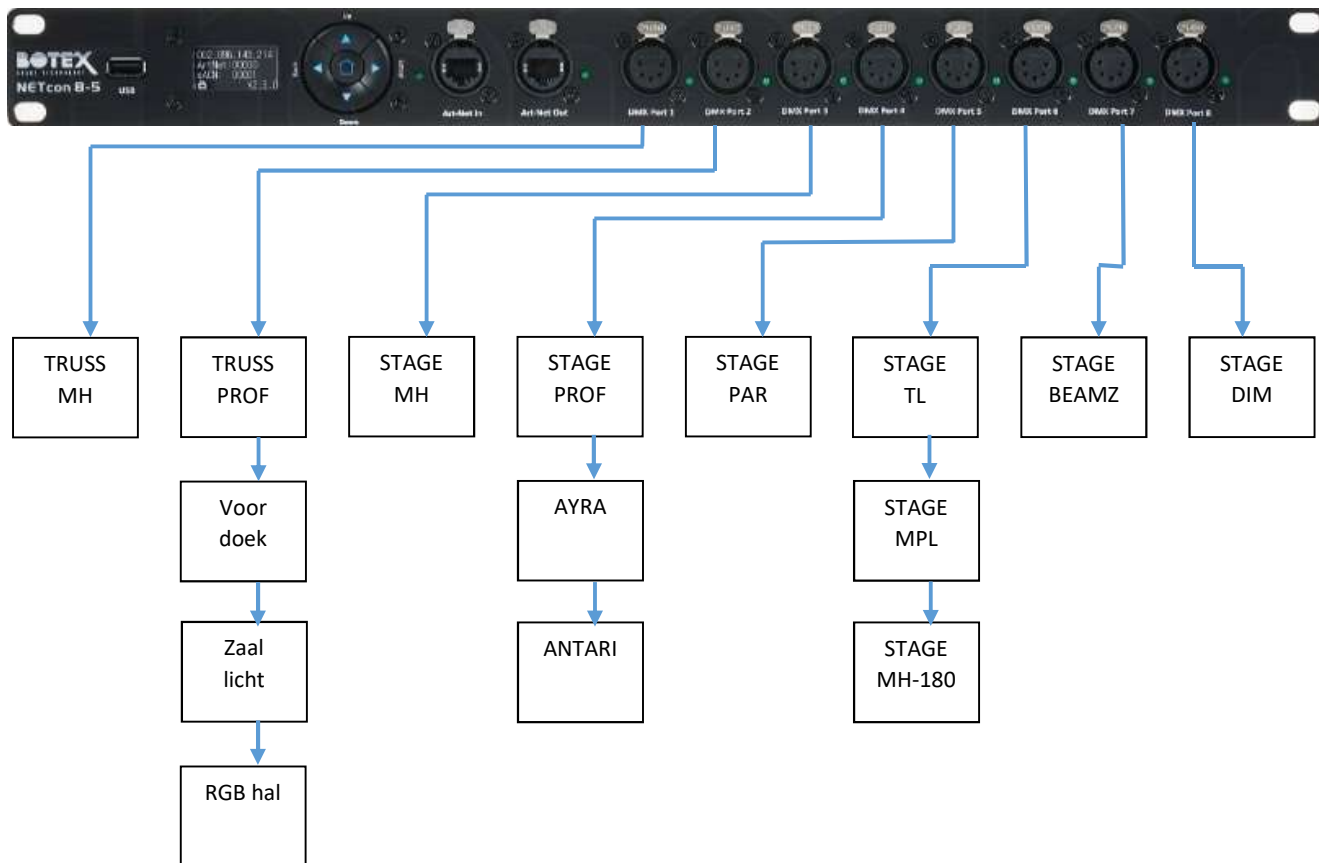

DMX over CAT

Line 11

Line 12

Line 13

Line 14

IP: 010.253.081.011/8

Line: 09 10 11 12 13 14 15 16

TRUSS MH / STAGE MH:	Elation Fuze Proile FC	(59 channels)
TRUS PROF / STAGE PROF:	Elation KL Profile	(21 channels)
PAR:	Elation KL PAR FC	(18 channels)
AYRA:	Ayra ERO-150BSW	(20 channels)
TL:	Expolite Tourled 28CM+WZ 7x20W	(TR16 mode / 17 channels)
ANTARI:	Antari F7-smaze	(3 channels)
BEAMZ:	Beamz LCB-252	
DIM:	Dimmerrack 4x Strand dimmer	(24 channels)

Aansturing direct over Art-Net DMX converter of via Avolites Arena d.m.v. toegewezen kanaal (Trigger Nr.).

Lamp triggers

Location	Brand	Type	Short	Lamp Nr	CUE Nr	Trigger Nr	Miscellaneous
TRUSS	Elation	Fuze Profile	MH	01	009	001	
TRUSS	Elation	Fuze Profile	MH	02	012	002	
TRUSS	Elation	Fuze Profile	MH	03	013	003	
TRUSS	Elation	Fuze Profile	MH	04	014	004	
TRUSS	Elation	Fuze Profile	MH	05	015	005	
TRUSS	Elation	Fuze Profile	MH	06	016	006	
TRUSS	Elation	Fuze Profile	MH	07	017	007	
TRUSS	Elation	Fuze Profile	MH	08	018	008	
TRUSS	Elation	KL Profile	PROF	01	019	009	
TRUSS	Elation	KL Profile	PROF	02	020	010	
TRUSS	Elation	KL Profile	PROF	03	021	011	
TRUSS	Elation	KL Profile	PROF	04	022	012	
TRUSS	Elation	KL Profile	PROF	05	023	013	
TRUSS	Elation	KL Profile	PROF	06	025	014	
TRUSS	Elation	KL Profile	PROF	07	026	015	
TRUSS	Elation	KL Profile	PROF	08	027	016	

Trekkenplan

Lampen in trussen (zaal) hebben vaste positie. Trekken 1 t/m 6 in diepte (y-as) traploos te verzetten.
Trek 7 NIET beschikbaar, portaal truss (rand podium) vaste positie. Max. hoogte trekken: 5 meter.